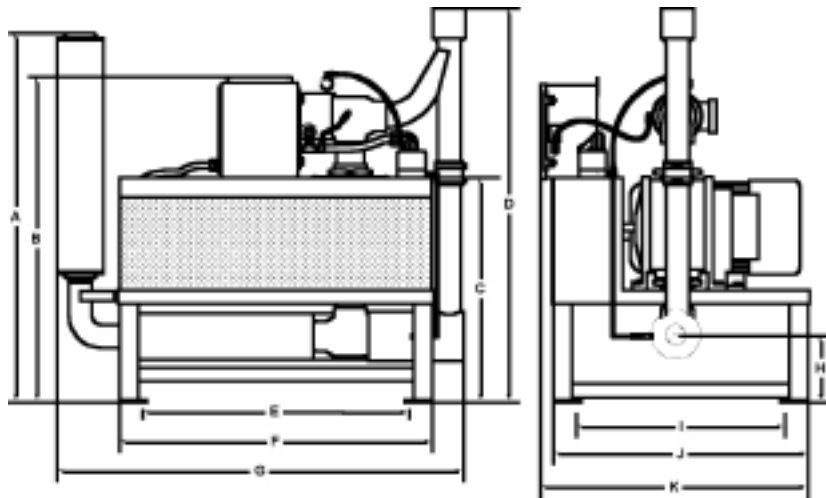

## 25-30 HP Vacuum Conveying System

### SPECIFICATIONS

Model	HP (kW)	Line Size OD in. (mm)	Air Flow cfm (cmh)	Amp Draw 230 V	Amp Draw 460 V	Amp Draw 575 V	Shipping Weight lbs. (kg)
SPDB25	25 (18.7)	4.5 (4" sch 10)	570 (968)	49.6	24.8	19.8	1600 (727)
SPDB30	30 (22.4)	5" sch 10	711 (1208)	76.3	38.1	30.4	1700 (789)

### DIMENSIONS

Model	A in. (cm)	B in. (cm)	C in. (cm)	D in. (cm)	E in. (cm)	F in. (cm)	G in. (cm)	H in. (cm)	I in. (cm)	J in. (cm)	K in. (cm)
SPDB25	80 (203)	60 (152)	39 (101)	74 (188)	42.5 (108)	46 (117)	65 (166)	9 (23)	31.5 (80)	35 (89)	32 (81)
SPDB30	80 (203)	60 (152)	39 (101)	74 (188)	42.5 (108)	46 (117)	65 (166)	9 (23)	31.5 (80)	35 (89)	32 (81)