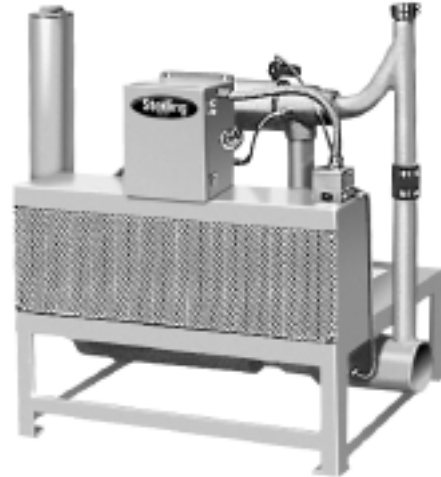

# SPDB SERIES

25-30 HP Vacuum  
Conveying System

## BLOWBACK CYCLE CLEANS FILTER ON DEMAND

The Sterling SPDB Series blowback vacuum pump features non-reversing valves with PulseJet Blowback and is designed to convey dusty materials and some powders over long distances. The blowback cycle cleans the filter on demand and aids in emptying the vacuum receivers. The power unit automatically cycles from load cycle to blowback with unique air directional valves without stopping and reversing the motor and blower.

### Features

- Positive displacement blower
- 460/3/60 totally-enclosed fan-cooled (TEFC) motor
- Non-reversing valve design
- NEMA-12 junction box with starter mounted on unit
- Vacuum gauge
- Mechanical high vacuum relief valve
- High vacuum safety switch
- Premium discharge silencer

### Options

- Sound enclosure
- Fused disconnect
- NEMA 4 junction box
- 208/3/60, 230/3/60, 380/3/50, 415/3/50, 575/3/60 voltage
- Re-sheave power unit
- Retrofit junction box to convert old style or other manufacturers vacuum power units to use new SPDB controllers. Specify HP and voltage when ordering.