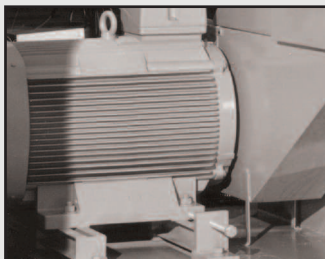

Outboard mounted motor with solid flywheel drive