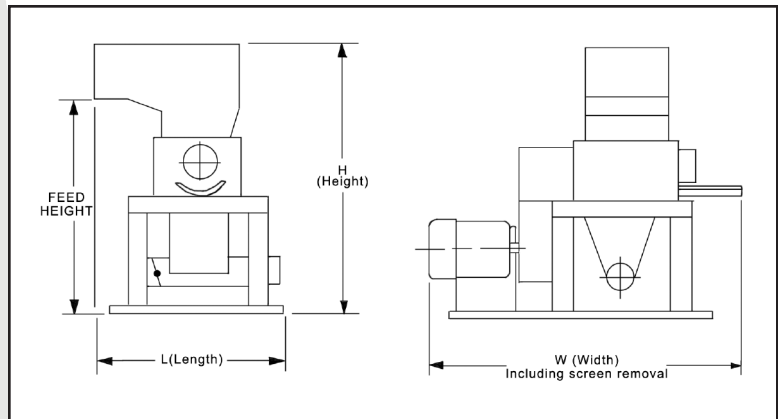

Sterling New Berlin
2900 S 160th Street
New Berlin, WI 53151 USA
Tel: +1 262 641 8610
Fax: +1 262 641 8653
www.sterlco.com

Sterling Schaumburg
1100 E Woodfield Rd #550
Schaumburg, IL 60173 USA
Tel: +1 847 273 7700
Fax: +1 847 273 7804

Sterling India
Gat No. 191/1, Sandbhor Complex,
Mhalunge, Chakan, Tal Khed,
Dist. Pune 410501, India
Tel: +91 21 35329112
Fax: +91 20 40147576

Sterling Warsaw
ul.Dziakowa 115
02-234 Warszawa
Tel: +48 22 390 9720
Fax: +48 22 390 9724

Sterling Suzhou
109 Xingpu Road SIP
Suzhou, China 215126
Tel: +86 512 8717 1919
Fax: +86 512 8717 1916