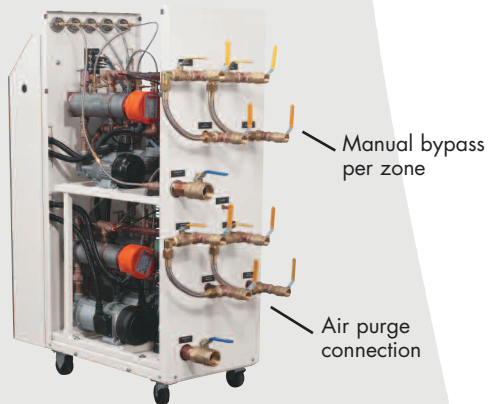

Standard features include: 3 kW heaters, air purge, manual bypass and 3/4" female NPT to and from process connections terminated in ball valves. The liquid-filled water supply pressure gauge, NEMA 12 electrical enclosure and rotary, through-the-door disconnect switch are also standard.

Features

- Process pumps available in .67 or 1.5 hp
- 1/4" x 9/32" orifice cooling valves
- 3/4" female NPT common cooling water in and cooling water out connections terminated in ball valves
- Liquid-filled water supply pressure gauge
- 1/8" male NPT common air purge connection
- Individual 1/16th DIN controllers with a separate 24-hour time clock for automatic startup and shutdown
- All non-ferrous construction
- Cooling valve and heater

Options

- NEMA-4/4X enclosure/entire unit
- Drain valve
- Hour meter
- Audible/visual alarms
- Remote mountable controls
- Lexan cover
- Communications—RS485/SPI, RS232&485/GEN, 4-20 mA or 0-5 Vdc PV input and retransmission
- Multi-port manifold
- Controllers: Sterling 4000, Off-the-shelf 1/4 DIN PID
- Cooling device (Closed circuit)
 - Shell & tube heat exchanger assembly for cooling - 3.9 sq. ft, 6.7 sq. ft.

CDT SERIES

	Pump Capacity	Heaters	Operating Temp.	Voltage	Controller	Dimensions W x H x D	Shipping Weight
Moving & Stationary Zones	1.5 hp 11 gpm	3 kW	250°F (121°C)	3/60/208-230-460	Sterling 2000	18"x54"x37"	365 lbs
Sprue & Punch Zones	.67 hp 5 gpm	3 kW	250°F (121°C)				