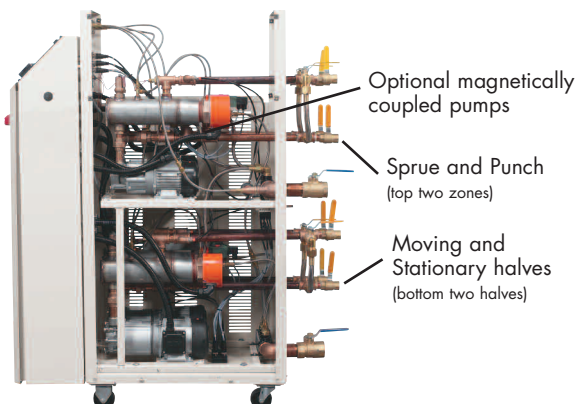

Standard features include: 3 kW heaters, air purge, manual bypass and 3/4" female NPT to and from process connections terminated in ball valves. The liquid-filled water supply pressure gauge, NEMA 12 electrical enclosure and rotary, through-the-door disconnect switch are also standard.

Features

- Process pumps available in .67 or 1.5 hp
- 1/4" x 9/32" orifice cooling valves
- 3/4" female NPT common cooling water in and cooling water out connections terminated in ball valves
- Liquid-filled water supply pressure gauge
- 1/8" male NPT common air purge connection
- Individual 1/16th DIN controllers with a separate 24-hour time clock for automatic startup and shutdown
- All non-ferrous construction
- Cooling valve and heater

Options

- NEMA-4/4X enclosure/entire unit
- Drain valve
- Hour meter
- Audible/visual alarms
- Remote mountable controls
- Lexan cover
- Communications—RS485/SPI, RS232&485/GEN, 4-20 mA or 0-5 Vdc PV input and retransmission
- Multi-port manifold
- Controllers: Sterling 4000, Off-the-shelf 1/4 DIN PID
- Cooling device (Closed circuit)
 - Shell & tube heat exchanger assembly for cooling - 3.9 sq. ft, 6.7 sq. ft.

CDT SERIES

	Pump Capacity	Heaters	Operating Temp.	Voltage	Controller	Dimensions W x H x D	Shipping Weight
Moving & Stationary Zones	1.5 hp 11 gpm	3 kW	250°F (121°C)	3/60/208-230-460	Sterling 2000	18"x54"x37"	365 lbs
Sprue & Punch Zones	.67 hp 5 gpm	3 kW	250°F (121°C)				